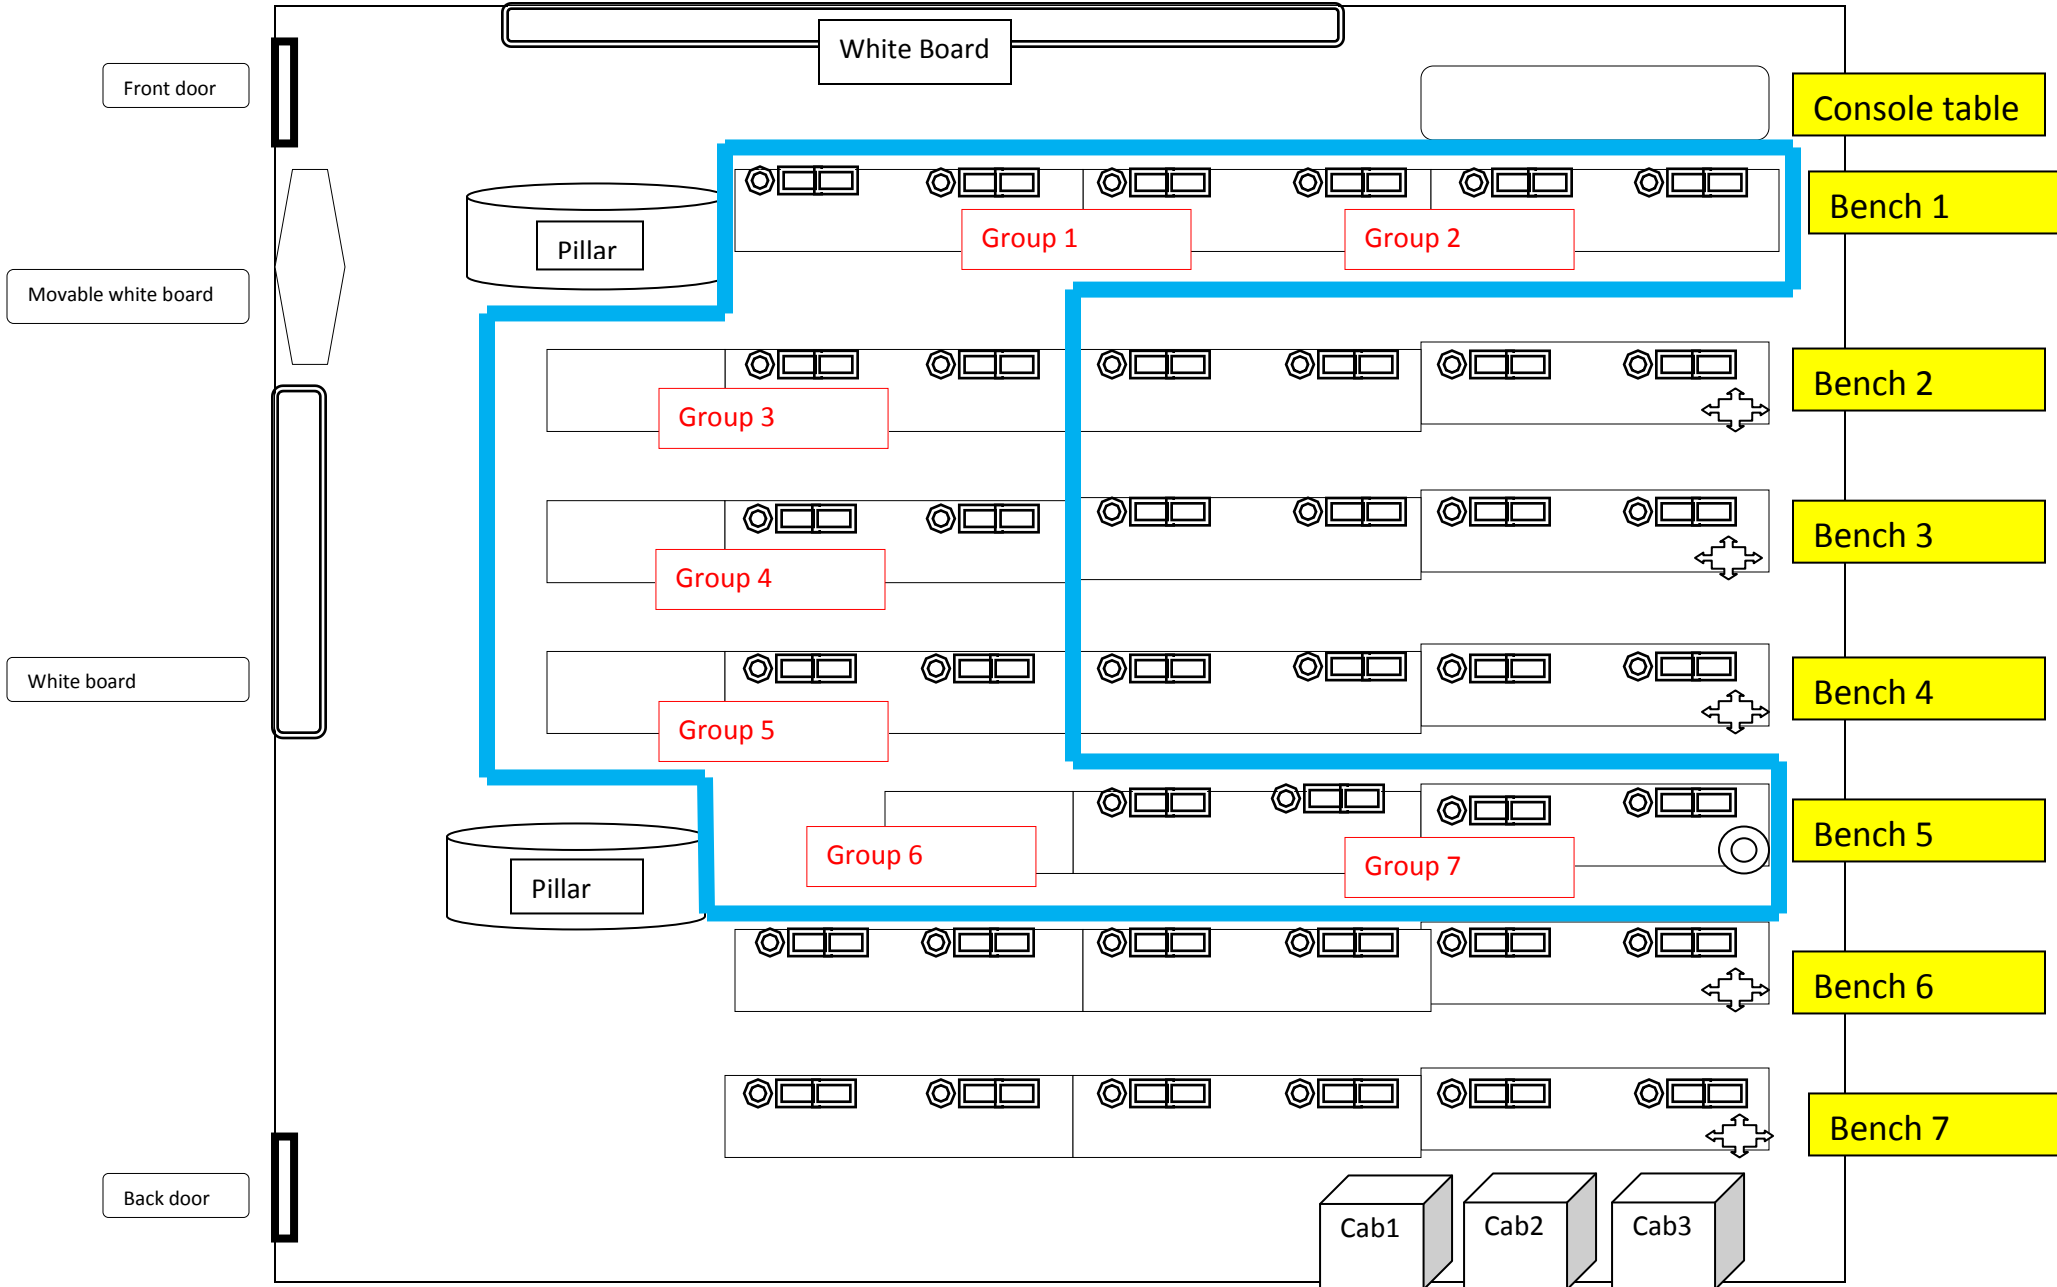

# Parallel and Distributed Computing Lab(COM1#B-01) Layout

**Legend:**

Existing network point:

Existing power point (13A):

Wireless router:

VPN router: