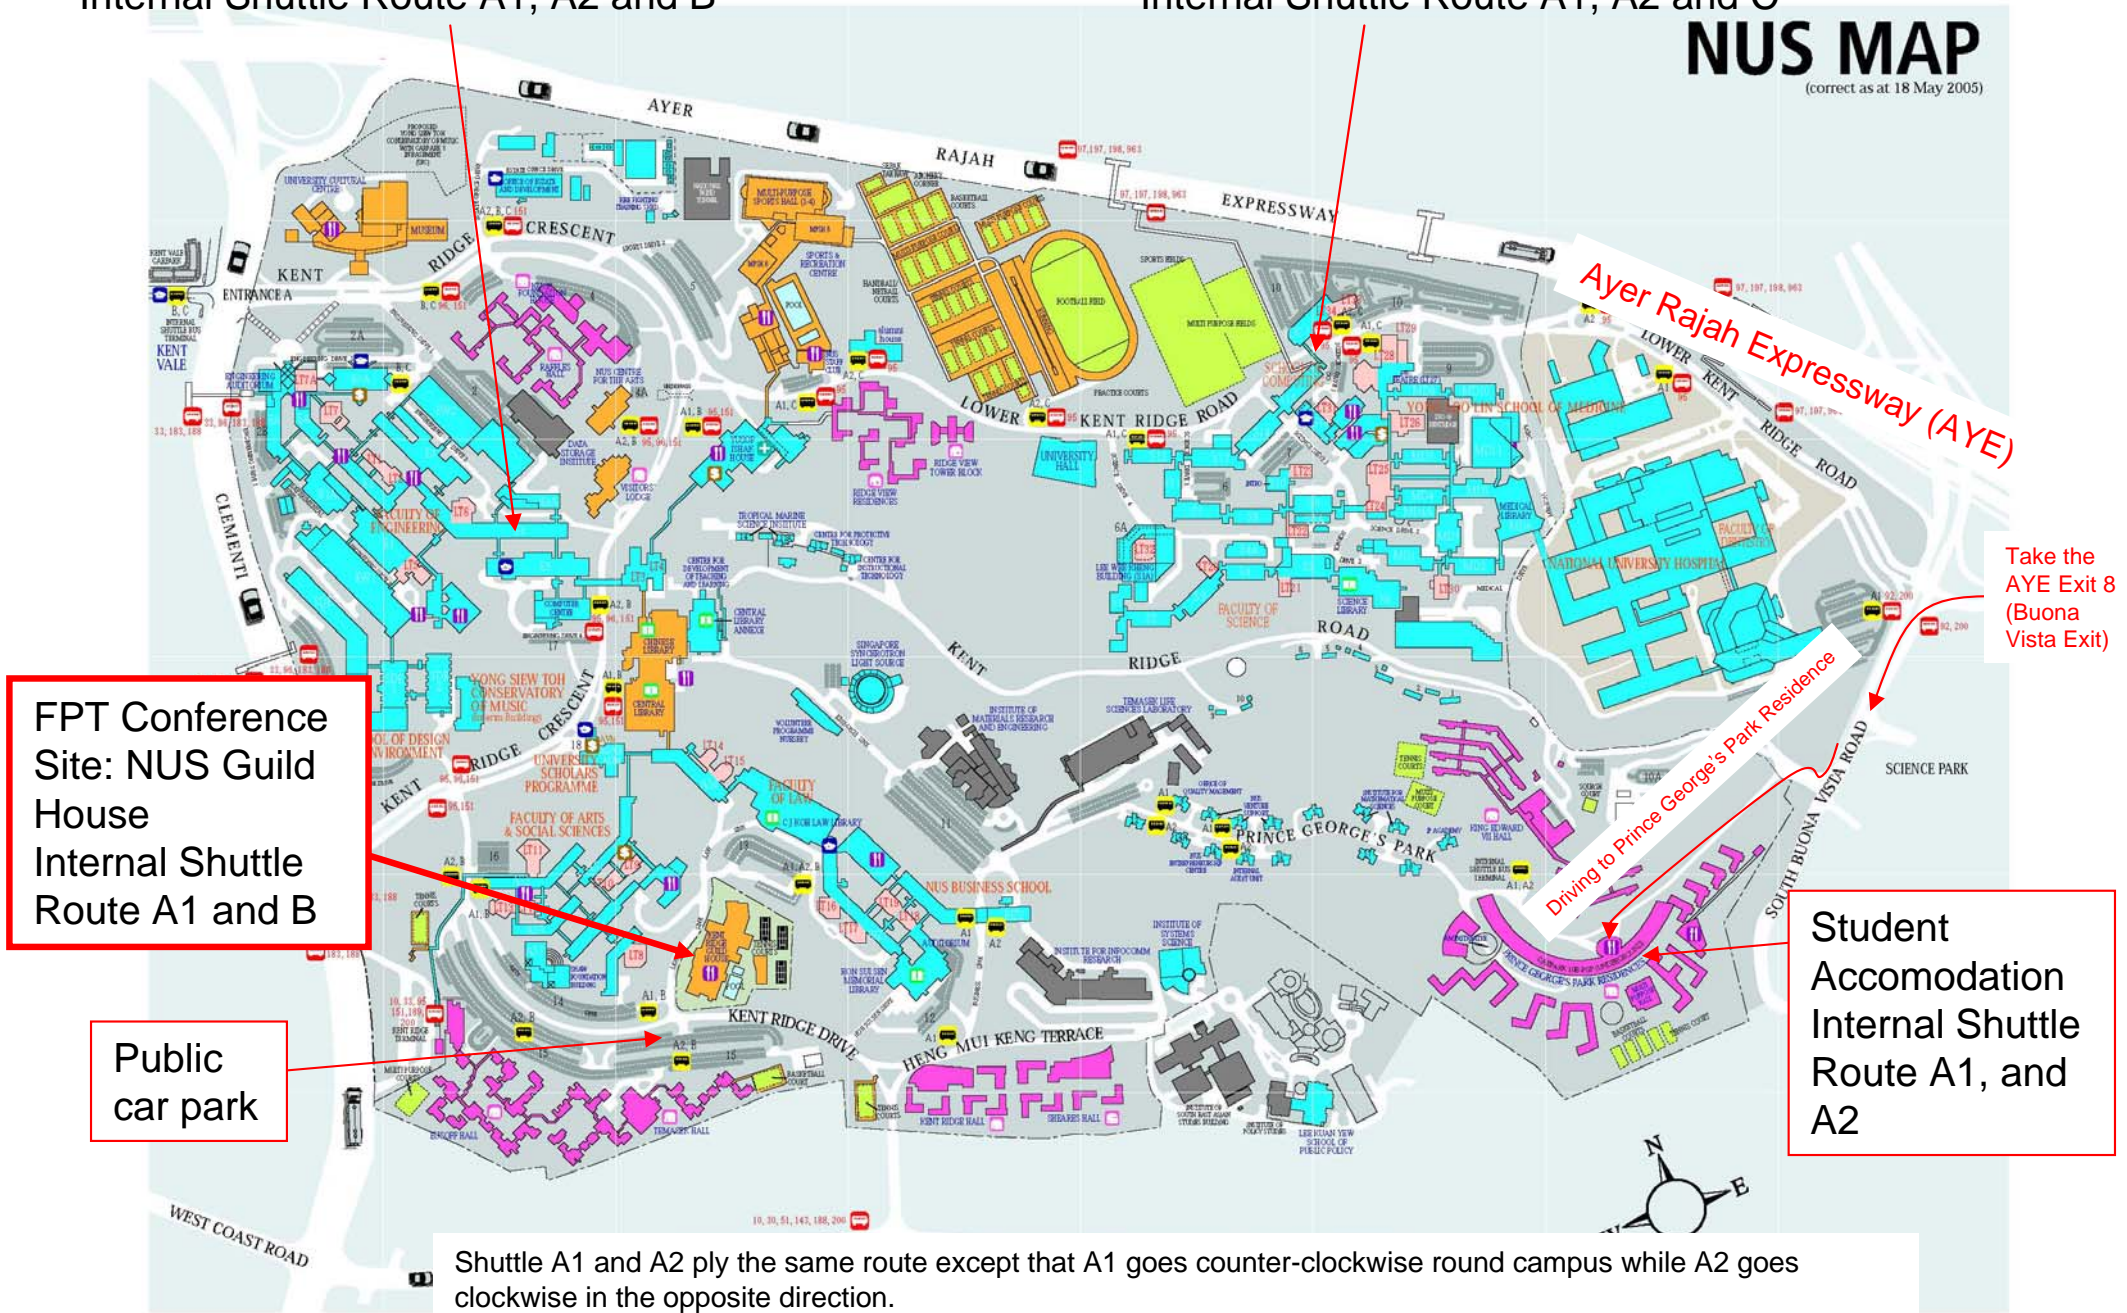

Dept. of Electrical and Computer Engineering
Internal Shuttle Route A1, A2 and B

School of Computing
Internal Shuttle Route A1, A2 and C

NUS MAP

(correct as at 18 May 2005)

FPT Conference Site: NUS Guild House
Internal Shuttle Route A1 and B

Public car park

Ayer Rajah Expressway (AYE)

Take the AYE Exit 8 (Buona Vista Exit)

Driving to Prince George's Park Residence

Student Accommodation
Internal Shuttle Route A1, and A2

Shuttle A1 and A2 ply the same route except that A1 goes counter-clockwise round campus while A2 goes clockwise in the opposite direction.